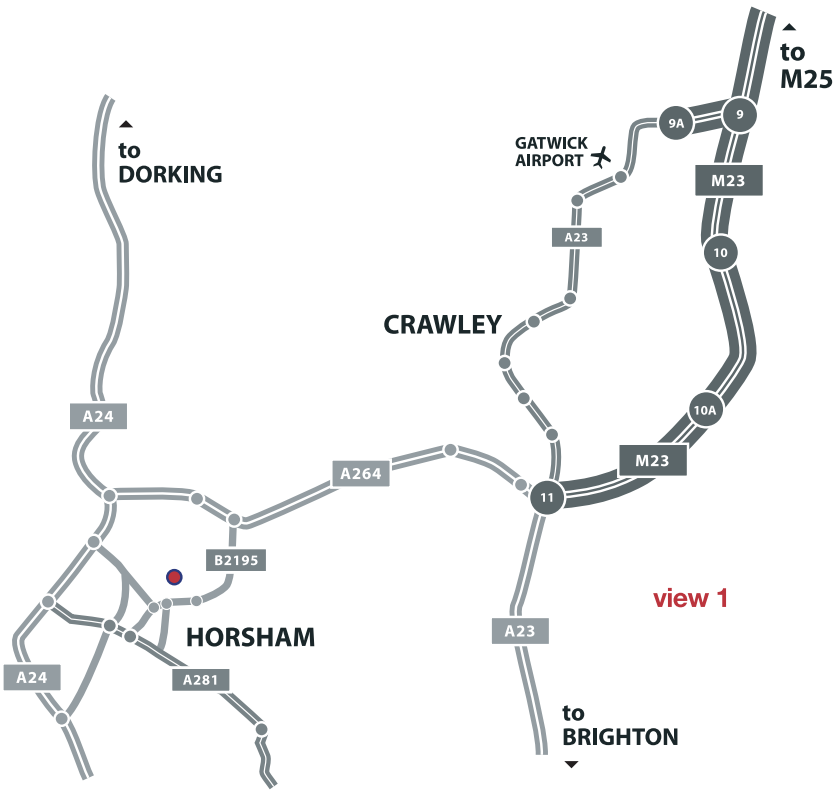

TPS Technitube (UK) Limited
Blatchford Road Works
Horsham
West Sussex
RH13 5QR

t: +44 (0) 1403 269471
f: +44 (0) 1403 265443
e: sales@tpsuk.co.uk

view 1

TPS Technitube (UK) Limited
Blatchford Road Works

Directions to TPS:

By car the nearest motorway is the M23 which is directly accessed from the London Orbital M25 at the southernmost point (Junction 7 M25).

At Junction 11 (Pease Pottage) exit, and follow signs to A264 signed Horsham. At the fourth roundabout (Moorhead roundabout) take first exit signed Horsham (Industrial Estates).

Continue straight across at traffic lights and continue along Harwood Road to next roundabout taking the third exit into Redkiln Way, signed (Industrial Estates) continue only approximately 400 metres to second road on left and turn into Blatchford Road.

Continue to the bottom corner and TPS is on the right-hand side.