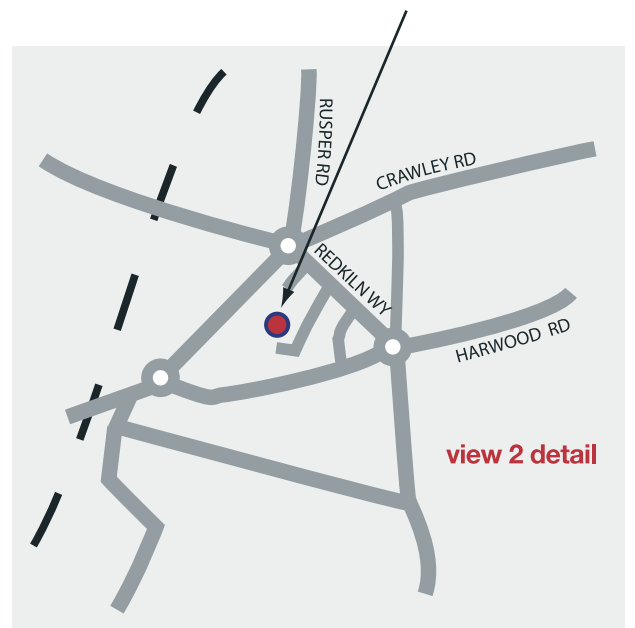

view 2 detail

Directions to TPS:

By car the nearest motorway is the M23 which is directly accessed from the London Orbital M25 at the southernmost point (Junction 7 M25).

At Junction 11 (Pease Pottage) exit, and follow signs to A264 signed Horsham. At the fourth roundabout (Moorhead roundabout) take first exit signed Horsham (Industrial Estates).

Continue straight across at traffic lights and continue along Harwood Road to next roundabout taking the third exit into Redkiln Way, signed (Industrial Estates) continue only approximately 400 metres to second road on left and turn into Blatchford Road.