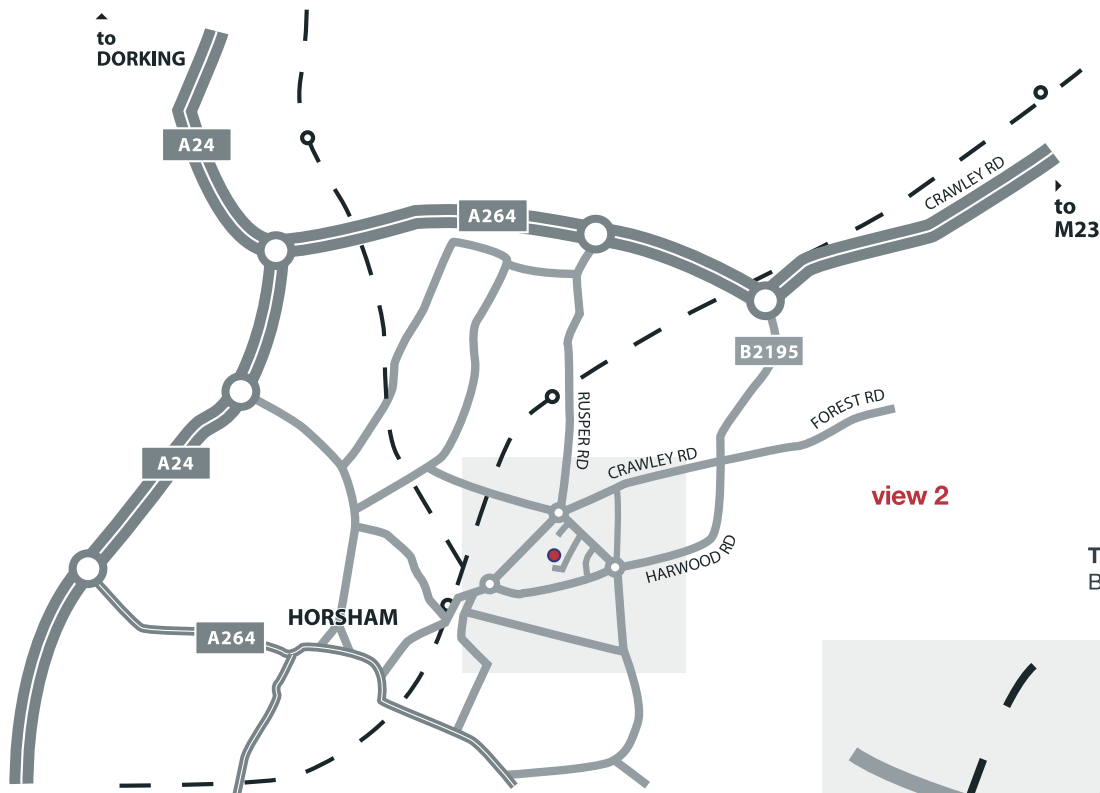

view 2

TPS Technitube (UK) Limited
Blatchford Road Works